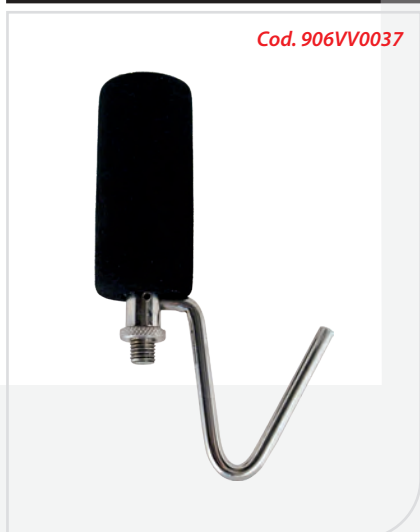

Supporto Bilancia

Cod. 906VV0037

■ Compatibile con palo trivella Indy. Filettatura universale.

■ Compatible with Indy drill bankstick. Universal thread.