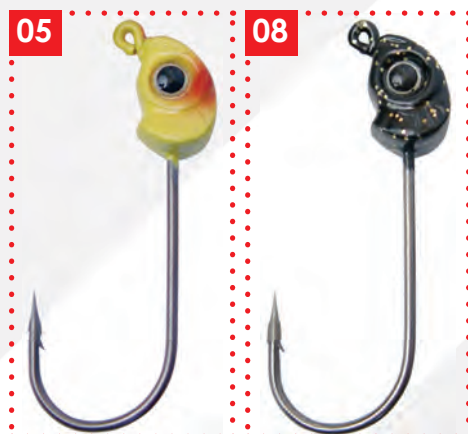

Classic rounded-shaped leadheads designed to reduce snags. Ideal for use with bigger worms and Jigs, this leadhead differs from the previous models for its special hook bend.

SPECIAL HOOK - 5 PZ

Misure	Codice
3/0	758SH0003
4/0	758SH0004
5/0	758SH0005

Amo tipo Texas per innesco di worm e grub antialga.

Texas Rig hook for use with weedless worms and grubs.

MODELLO G - 5 PZ

gr	Codice	L. amo mm	Col 05	Col 08
10,75	758TP001G	21	-	SI
25,00	758TP000G	28	SI	-

Testa piombata per innesco di Tube Jig.

Leadheads ideal for use with Tube Jigs.

MODELLO YTG - 5 PZ

gr	Codice	L. amo mm	Col 05	Col 08
8,40	758TP000Y	35	SI	SI

Testa piombata per innesco di Worm e Jig. Particolare nella ricchezza di dettagli come branchie ed occhi tridimensionali.

Leadhead specially designed for use with worms and Jigs. They feature finely detailed gills and 3D eyes.