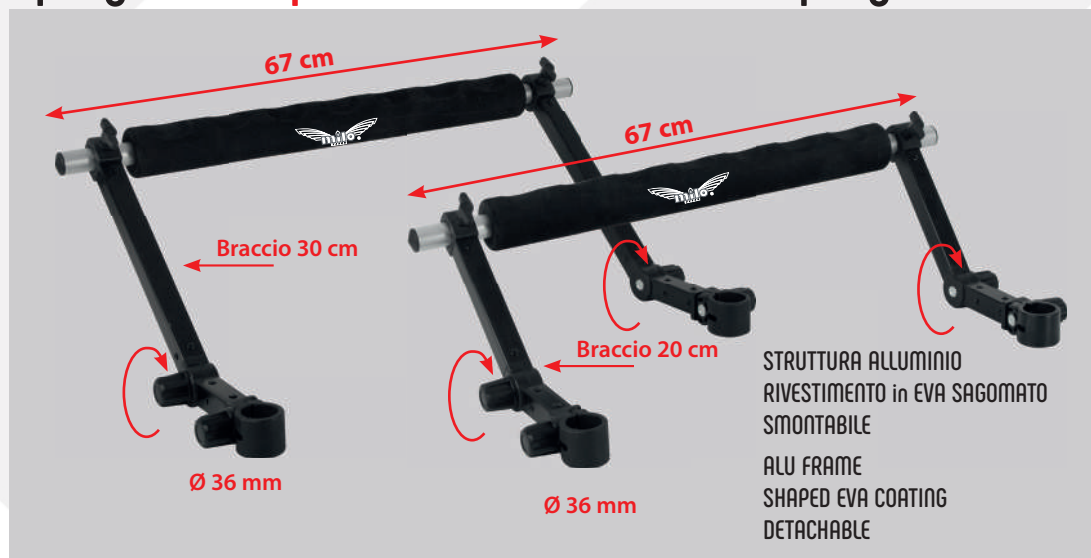

MIL036

spray bar TX plus 36

spray bar TX 36

Cod. 4C8PNTX36

Cod. 4C8PNTX32

piatto champion choice mega XL37

Cod. 4C8PNXL37